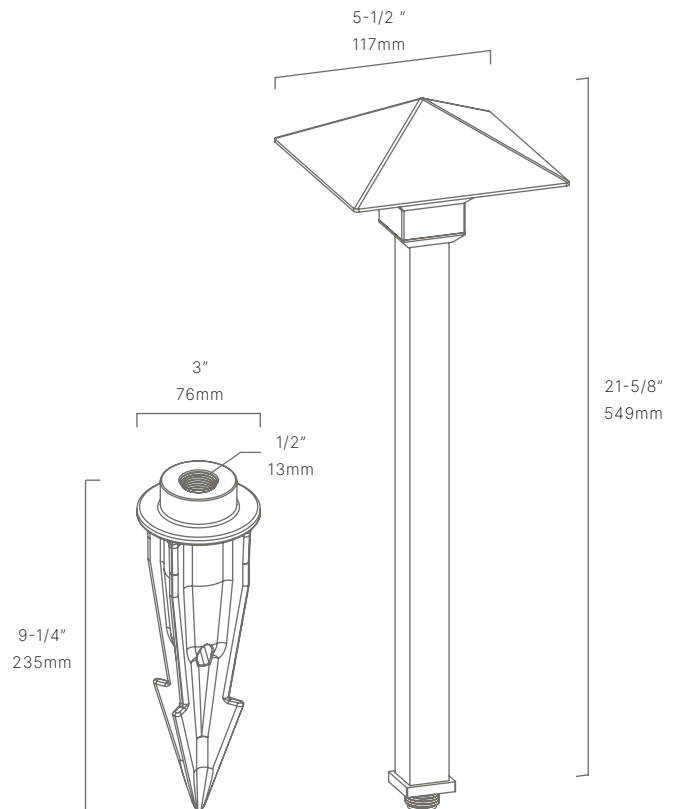

P. 760.931.2910

O. 2742 Loker Ave. W Carlsbad CA 92010

W. www.auroralight.com

MADE IN USA
WITH DOMESTIC & IMPORTED MATERIALS